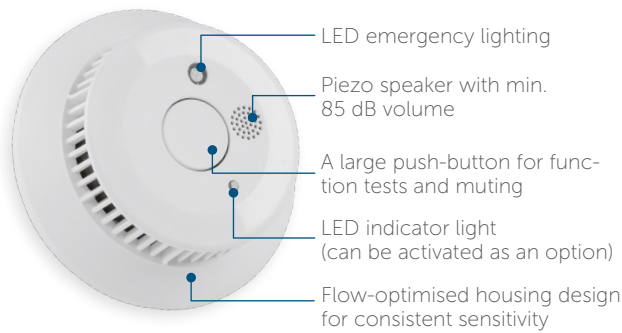

## OBSAH BALENÍ

Homematic IP Kouřový hlásič požáru (včetně baterie a stropního držáku)  
Šrouby 3,0 x 30 mm (2 ks) a hmoždinky 5 mm (2 ks)  
Návod k použití

AN EXTREMELY  
RELIABLE  
LIFESAVER

## A LIFESAVER FOR INCREASED SAFETY AT HOME AND WHEN YOU'RE OUT AND ABOUT

Early detection of dangerous smoke development and immediate alarm – not only via the loud siren, but also in the Homematic IP App. The smoke alarm works according to the optical scattered light principle, which makes it particularly reliable and offers protection against faults.