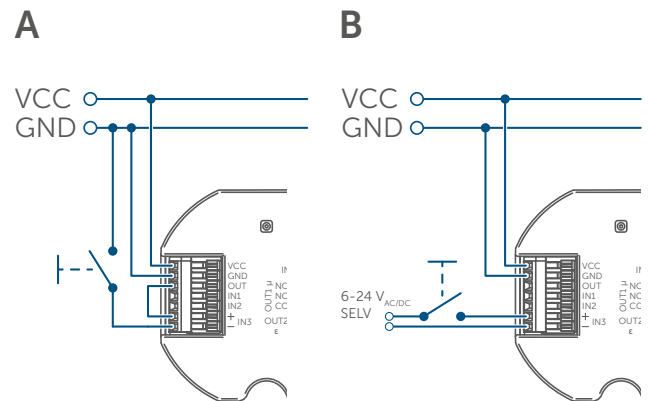

FLEXIBILITY DUE TO VERSATILE INPUTS

Fitted with two flexibly usable inputs, the door status can be precisely detected. You can also conveniently switch between day and night mode or trigger an opening pulse using a button or switch.

PRECISE ACTIVATION FOR OPTIMUM CONVENIENCE

Two switching outputs are available for precise control of the electric door opener. They can be used to switch between day and night mode, or to activate the electric door opener directly with a switching pulse. That way, you enjoy maximum control and security.

SIMPLE INSTALLATION

The compact design of the Universal Door Opener Controller means it can fit into all common flush-mounted boxes. Flush-mounted boxes >50 mm deep are recommended for ease of installation.

Operation requires a connection to a Homematic IP Access Point or Control Unit.

TECHNICAL SPECIFICATIONS

Supply voltage	12 – 24 V_{DC}
Power consumption in standby	60 mW
Cable type and cross section	0.08 – 0.5 mm
Installation	Only in normal commercial switch boxes (device boxes) in accordance with DIN 49073-1.
Degree of protection	IP20
Ambient temperature	-5 to +40°C
Dimensions (W x H x D)	52 x 52 x 15 mm
Weight	28 g
Radio frequency band	868.0 – 868.6 MHz 869.4 – 869.65 MHz
Typical Range in open space	200 m

INSTALLATION EXAMPLES

A: Floating push-button

B: Push-button with external voltage