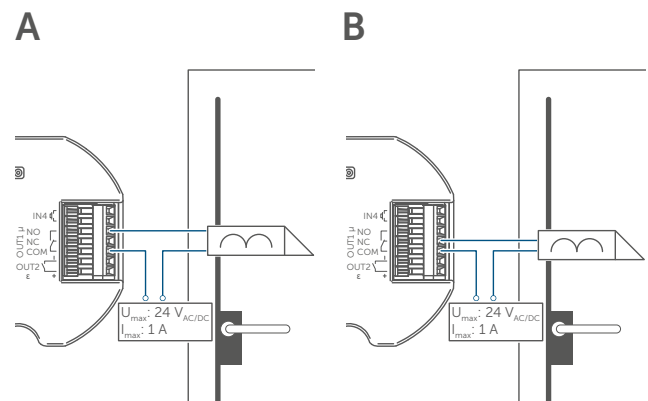

## TECHNICAL SPECIFICATIONS

Supply voltage	12 – 24 V <sub>DC</sub>
Power consumption in standby	60 mW
Cable type and cross section	0.08 – 0.5 mm
Installation	Only in normal commercial switch boxes (device boxes) in accordance with DIN 49073-1.
Degree of protection	IP20
Ambient temperature	-5 to +40°C
Dimensions (W x H x D)	52 x 52 x 15 mm
Weight	28 g
Radio frequency band	868.0 – 868.6 MHz 869.4 – 869.65 MHz
Typical Range in open space	200 m

## INSTALLATION EXAMPLES

A: Floating push-button

B: Push-button with external voltage

A: Classic electric door opener

B: Electric door opener with closed-circuit current function

Door status detection